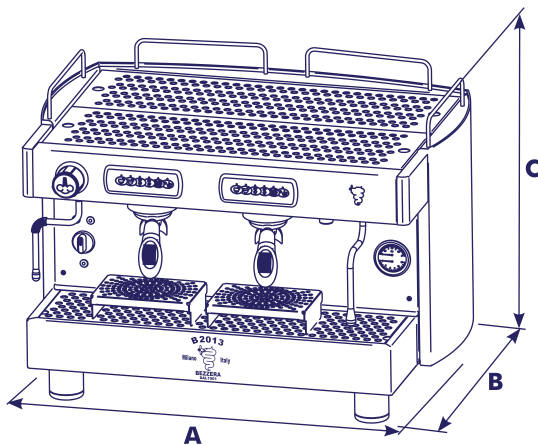

BEZZERA
MACCHINE PER CAFFÈ ESPRESSO DAL 1901

SEMI-AUTOMATIC COFFEE MACHINE – COMPACT LINE

MADE IN ITALY

C2013PM2IS4E

- Heavy duty 304 Stainless Steel Construction
- Removable stainless steel grids placed under the groups allow to use cups up to 5" tall
- Semi-Automatic
- Thermostatically controlled groups
- Copper Broiler
- Built-in volumetric motor pump connected directly to the water

SPECIFICATIONS

Voltage	220V /50-60 Hz
Power	2,800W
Boiler	8 Liters (2.1 gal.)
Product Dimensions	23.6" (A) x 19.4" (B) x 21" (C)
Net weight	125 lbs
Gross weight	154 lbs
Inlet Connection	G 3/8"
Outlet Connection	G 3/4"