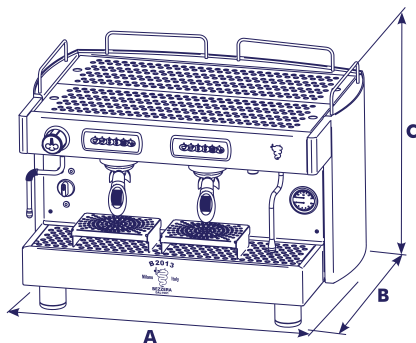

BEZZERA
MACCHINE PER CAFFÈ ESPRESSO DAL 1901

FULLY-AUTOMATIC ESPRESSO COFFEE MACHINES

MADE IN ITALY

B2016DE1IS2

B2016DE2IS4E

- Heavy duty 304 Stainless Steel Construction
- Removable stainless steel grids placed under the groups allow to use cups up to 5" tall
- Fully-Automatic: 4 different coffee doses can be programmed for each group

- Thermostatically controlled groups
- Copper Broiler
- Built-in volumetric motor pump connected directly to the water

SPECIFICATIONS

	B2016DE1IS2	B2016DE2IS4E	B2016DE3IS4E
No. of Groups	1	2	3
Voltage	110V /50-60 Hz	220V / 50-60 Hz	220V / 50-60 Hz
Power	2750-3300 W	2750-3300 W	4600-5450 W
Boiler	5 Liters (1.3 gal.)	11 Liters (2.90 gal.)	17 liters (4.50 gal)
Product Dimensions	22.4" (A) x 21.6" (B) x 20.2" (C)	29.5" (A) x 21.6" (B) x 20.2" (C)	35" (A) x 19.6" (B) x 20.47" (C)
Net weight	108 lbs	138 lbs	166 lbs
Shipping Dimensions	25" (A) x 24" (B) x 27" (C)	31" (A) x 25" (B) x 28" (C)	38" (A) x 25" (B) x 28" (C)
Gross weight	123 lbs	158 lbs	192 lbs
Inlet Connection		G 3/8"	
Outlet Connection		G 3/4"	